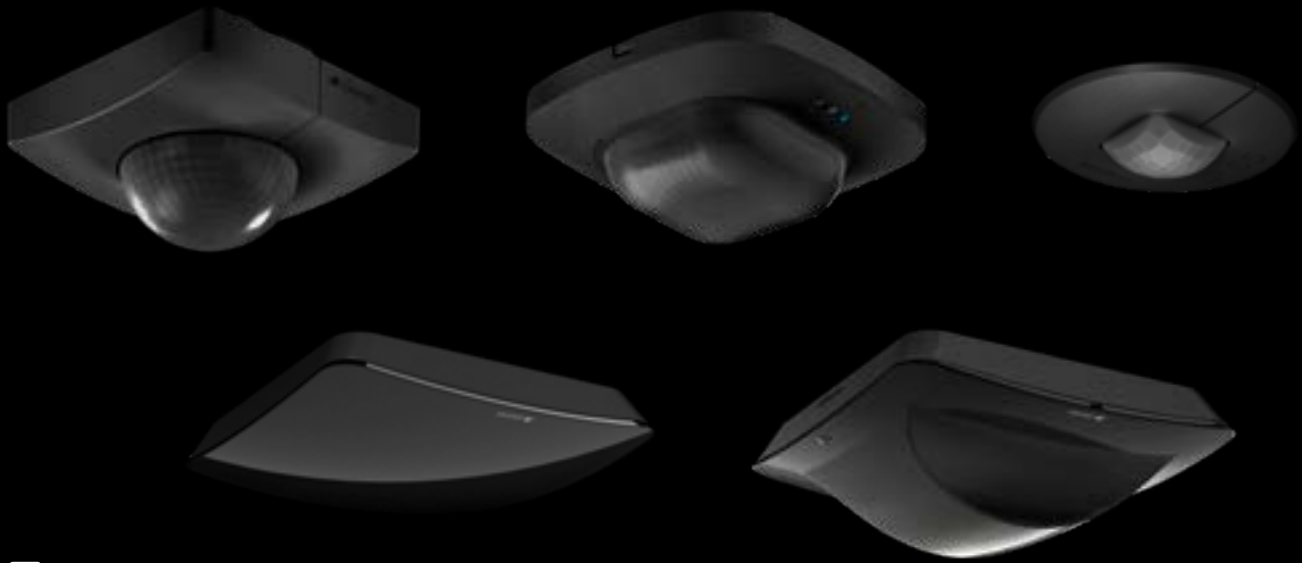

# Black is beautiful. You now have a choice of different colours.

When it comes to STEINEL motion sensors and presence detectors, planners and fitters now have a choice of colours. For virtually invisible integration in a dark installation environment, our sensors are now also available in black. These are ideal for modern, darker environments, such as interiors with a concrete aesthetic or ceilings painted black. As a result, they blend seamlessly into the installation environment, for the perfect combination of an attractive look and innovative sensor technology.

 professional line

9

Motion and presence sensors

Surface mounting, with concealed wiring or as a ceiling-recessed variant for any requirements

Also available as KNX versions